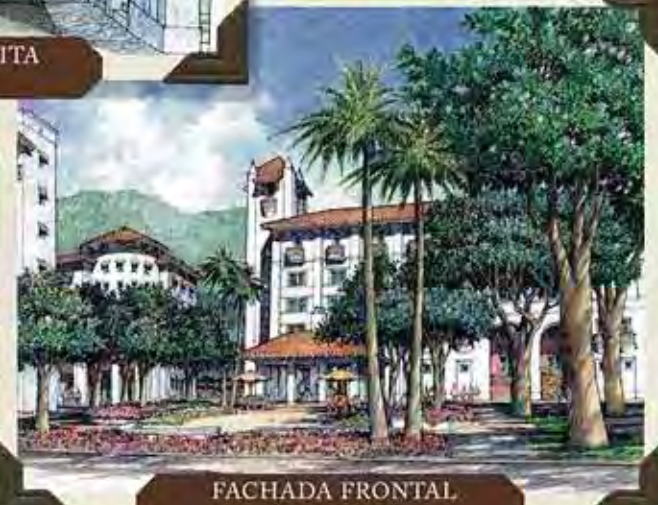

EMBASSY
VILLAGE
Clayton

A unique lifestyle concept in a unique location.

Un concepto único y vanguardista en una ubicación privilegiada.

Embassy Village is an exclusive lifestyle community located in one of the former canal zone areas in Panama City, where you will find the new U.S. Embassy and Consulate, the United Nations regional offices, the City of Knowledge, and many other regional headquarters of international companies and organizations. Just minutes away from everything you need and more such as dining, shopping, golfing, marinas, an active night life, and tourist attractions such as the Panama Canal, the Old Panama, the largest man-made lake “Gatun”, and many others.

ENTRADA PRINCIPAL
Entrance

VISTA AL ESTANQUE
Pond view

VISTA A LA PLACITA
La Placita view

FACHADA FRONTAL
Front Facade

*For More Information,
please contact us at
www.thinkpanama.com*

or call us at

Tel: (507) 260 4000